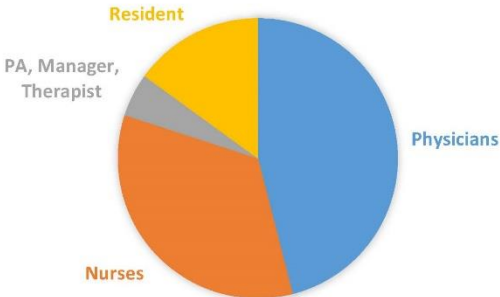

PTS ATTENDEE PROFESSIONS

PTS Yearly Attendance;	
2017.....	412
2016.....	369
2015.....	288
2014.....	250